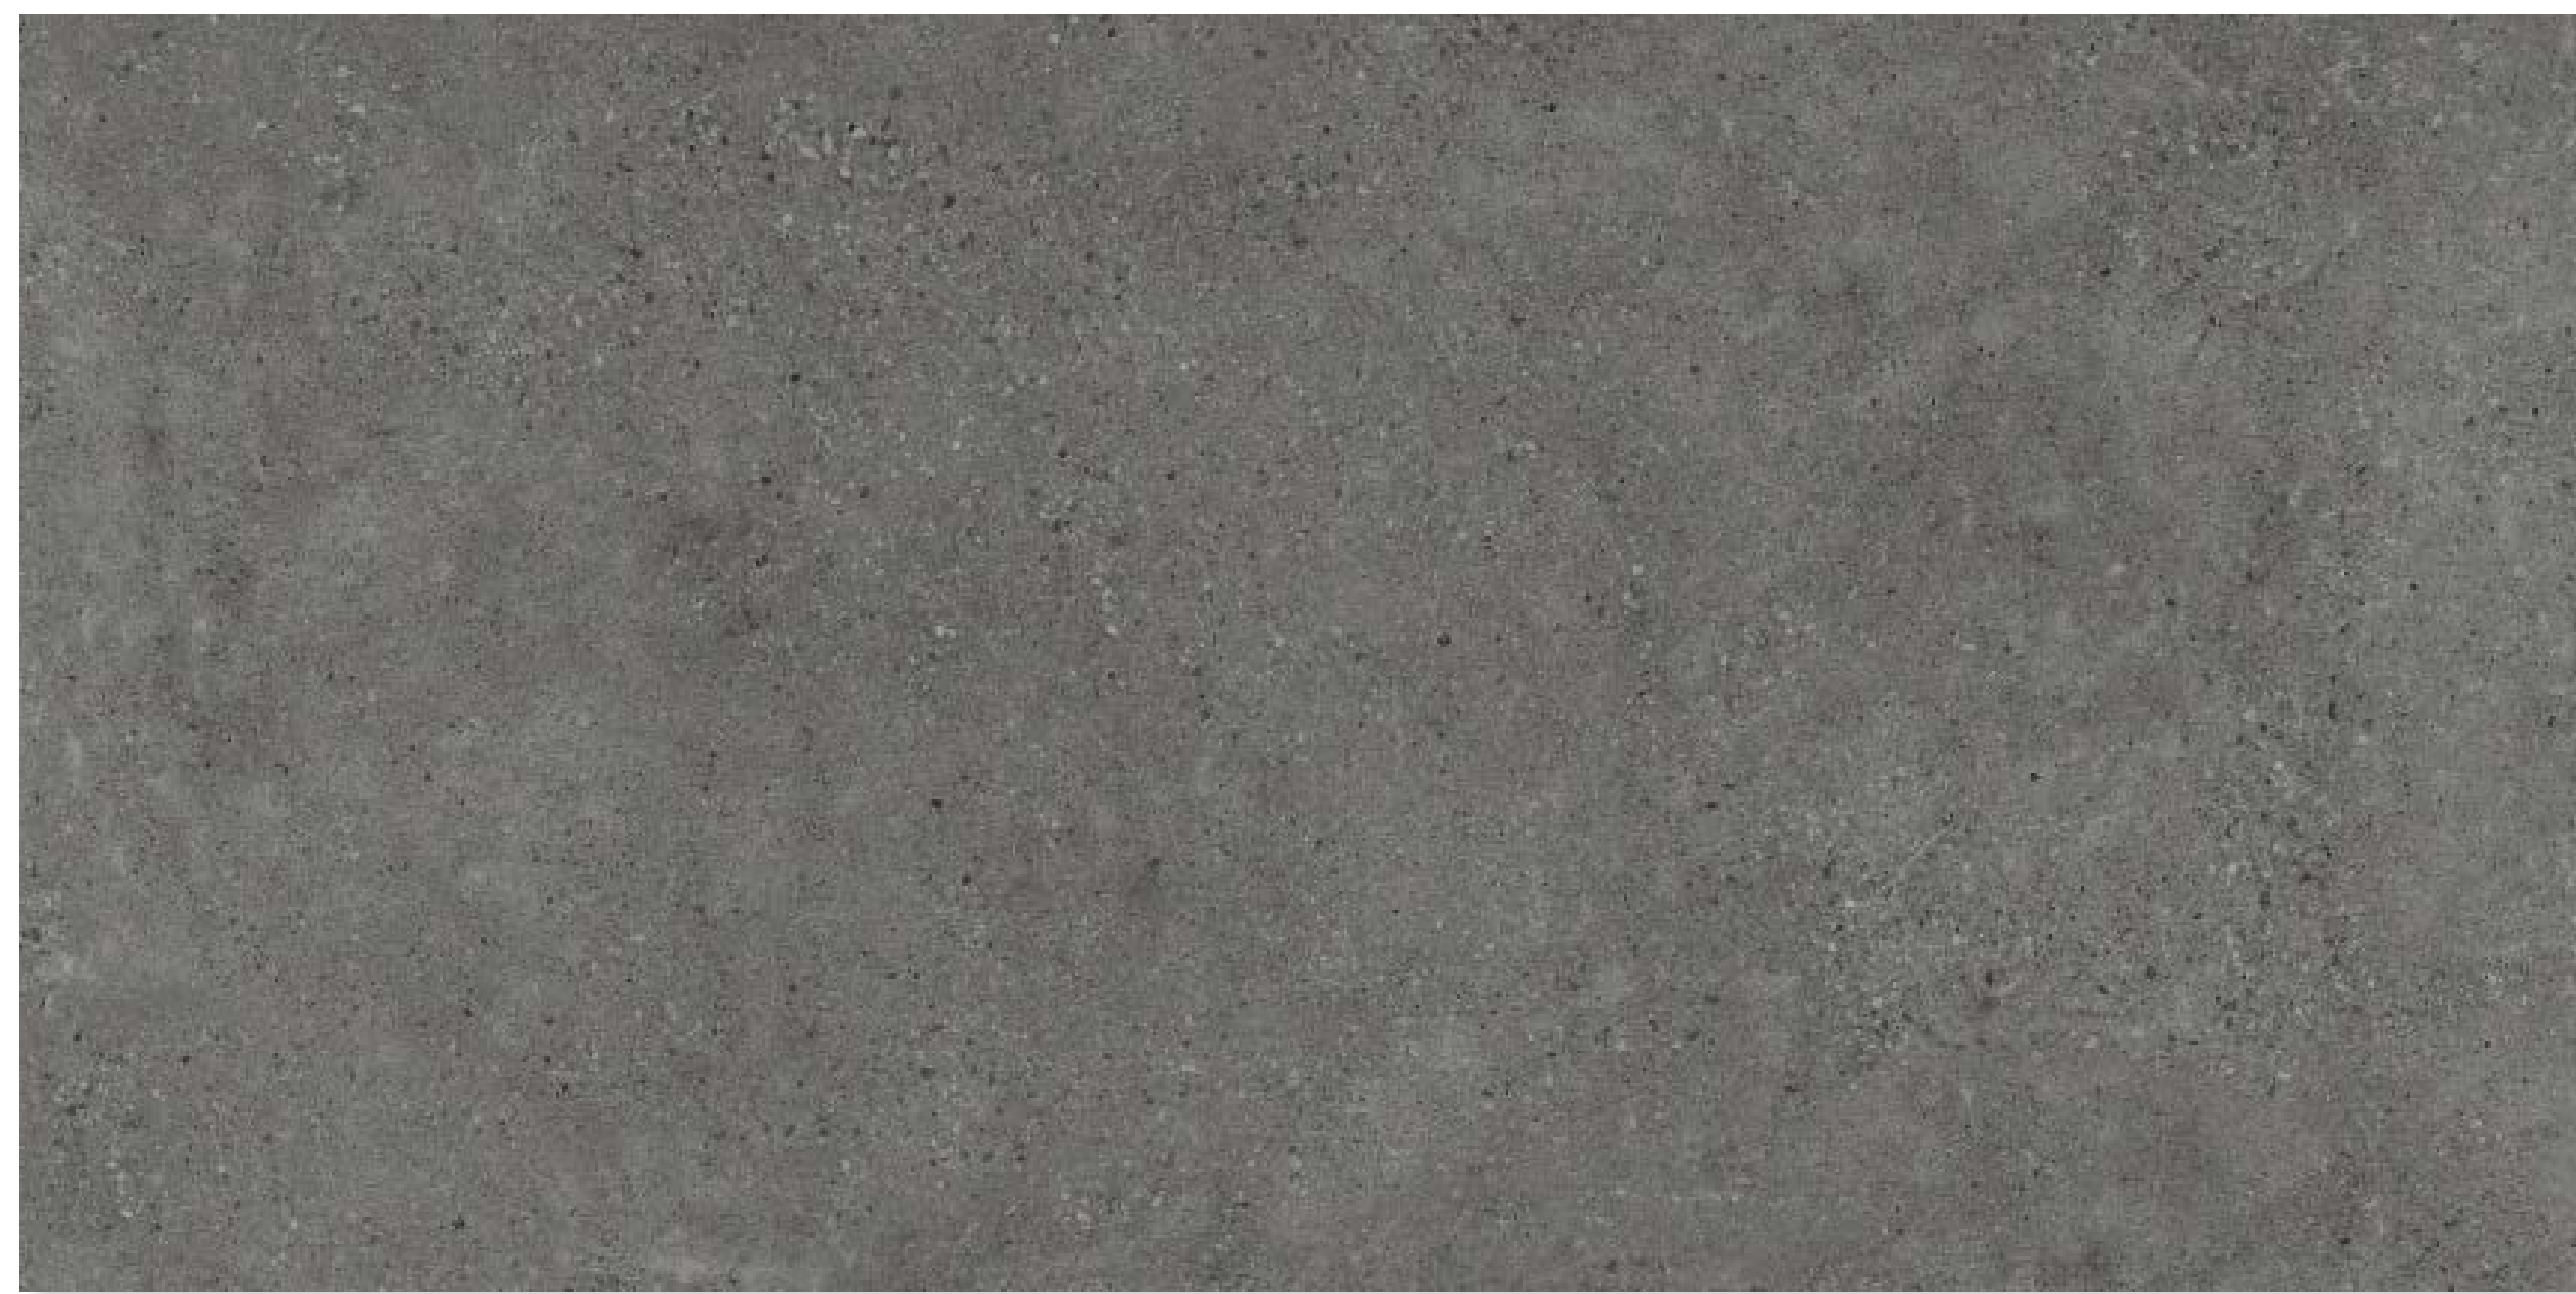

New Scass Antracite

___Floor & Wall

New Scass Antracite
60.5x121