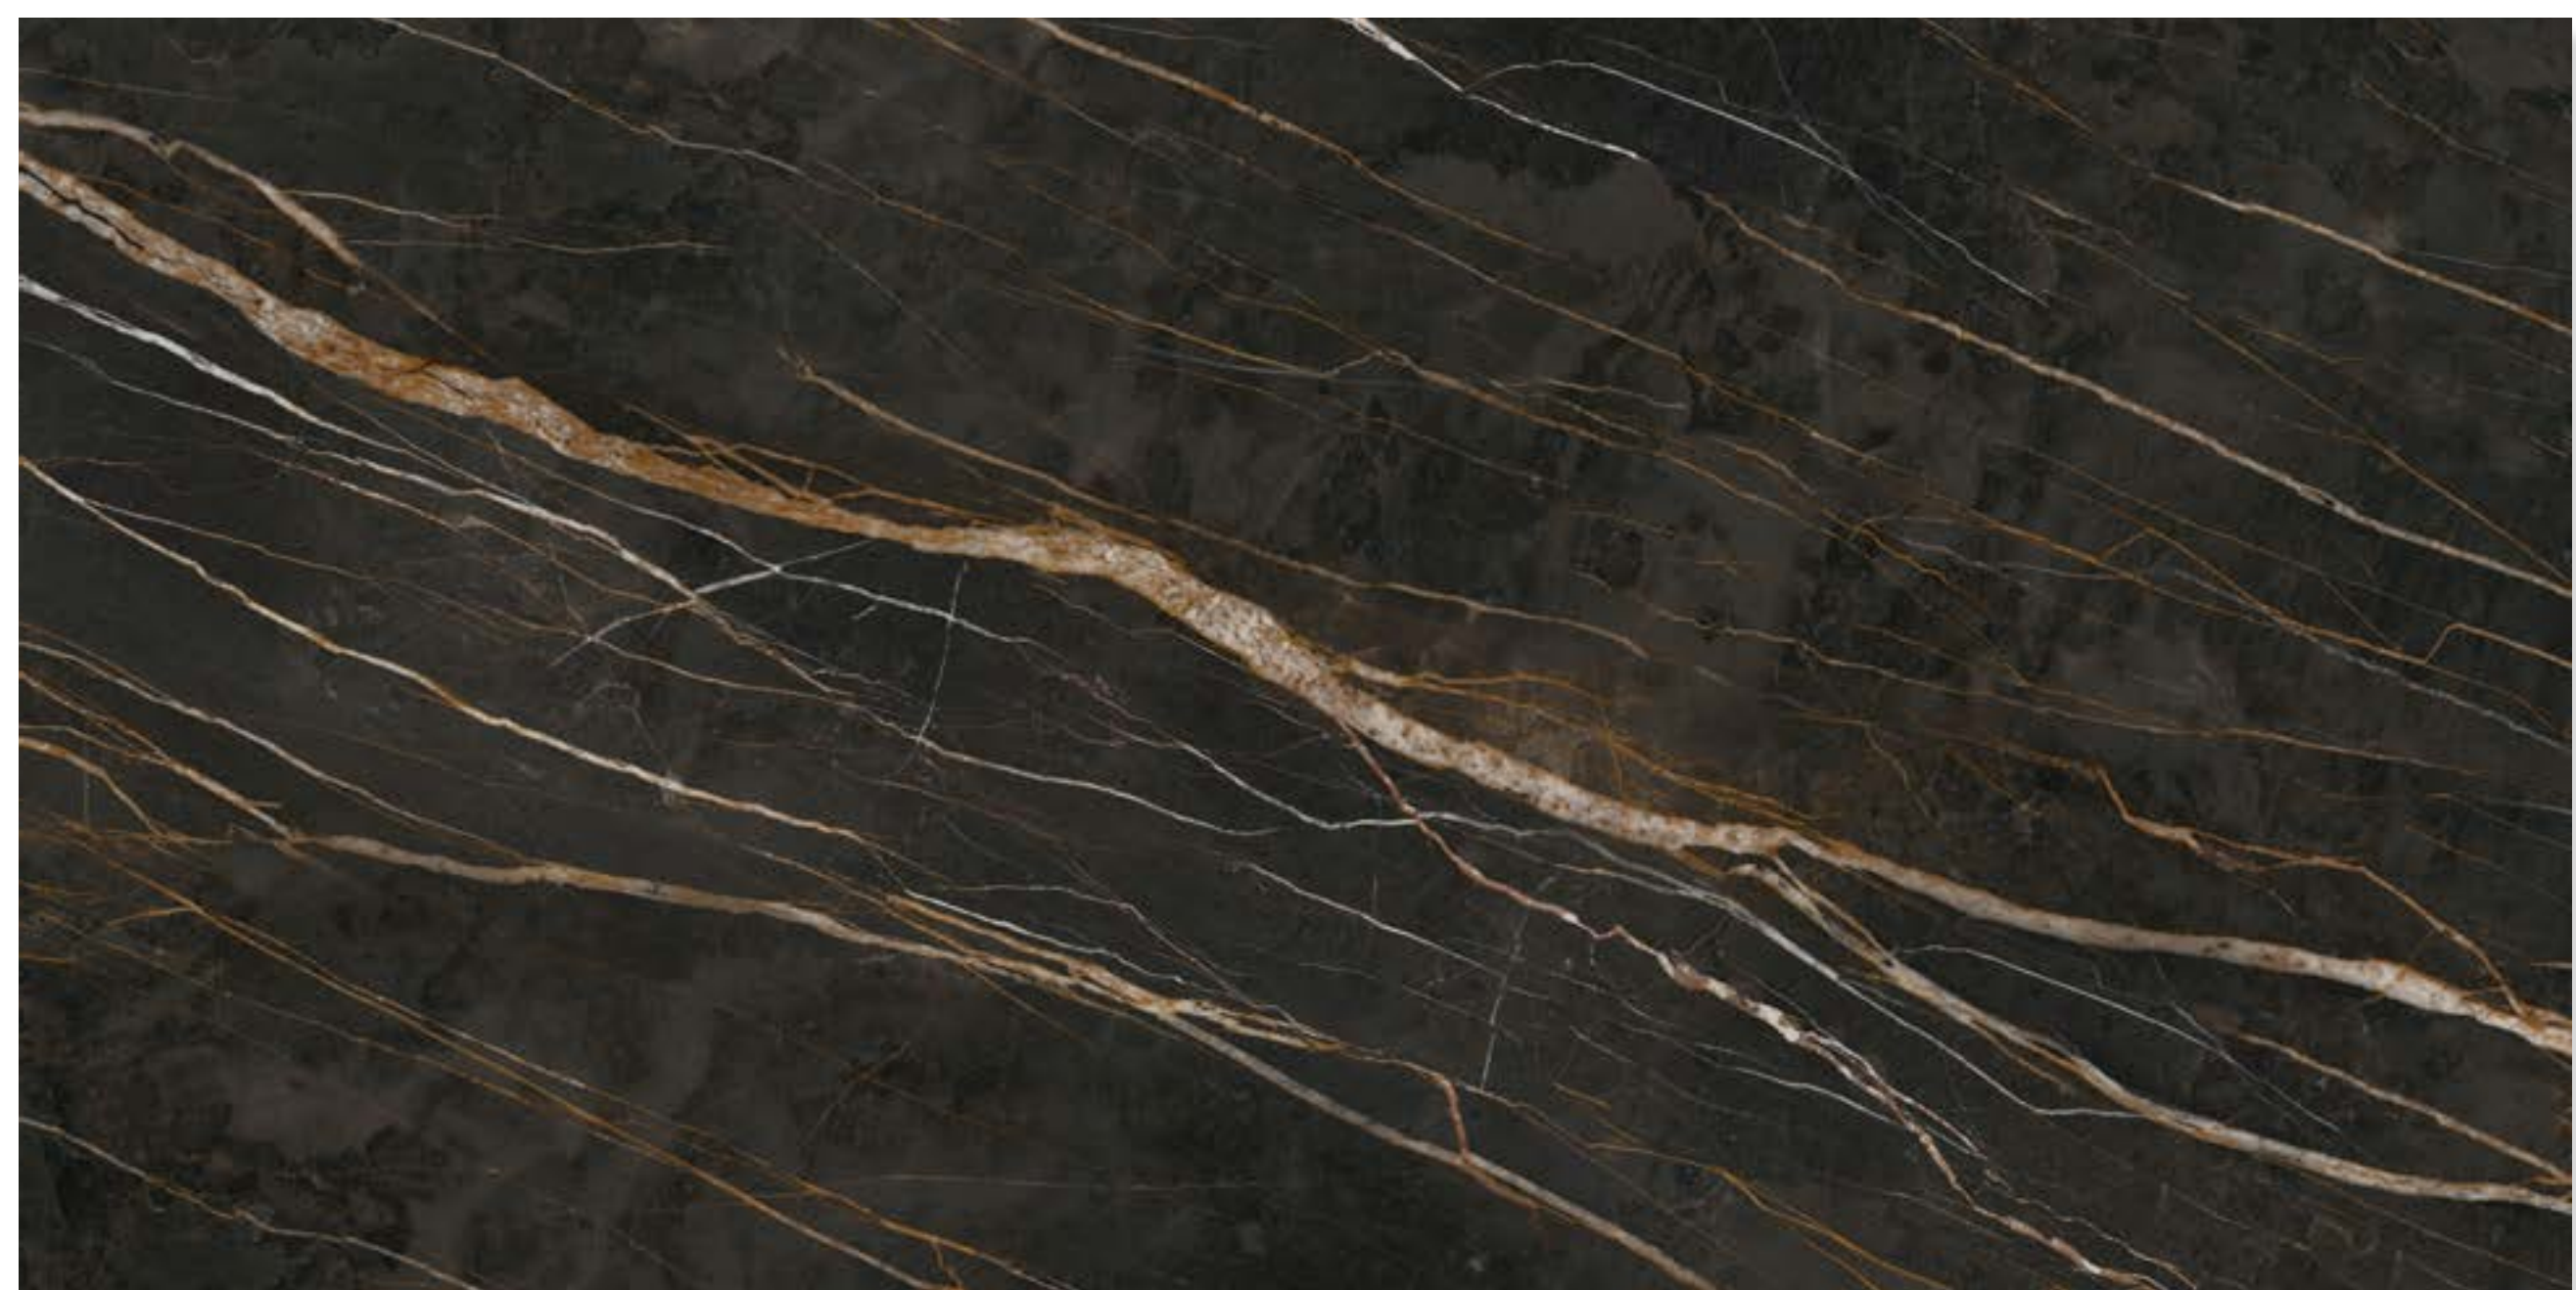

 Pack
2 Pieces / box - 1.464 sqm / box

Mansour

Mansour

___Floor & Wall

Venato
60.5x121

Mansour
60.5x121

Mansour Geometric
60.5x121

TECHNICAL INFO