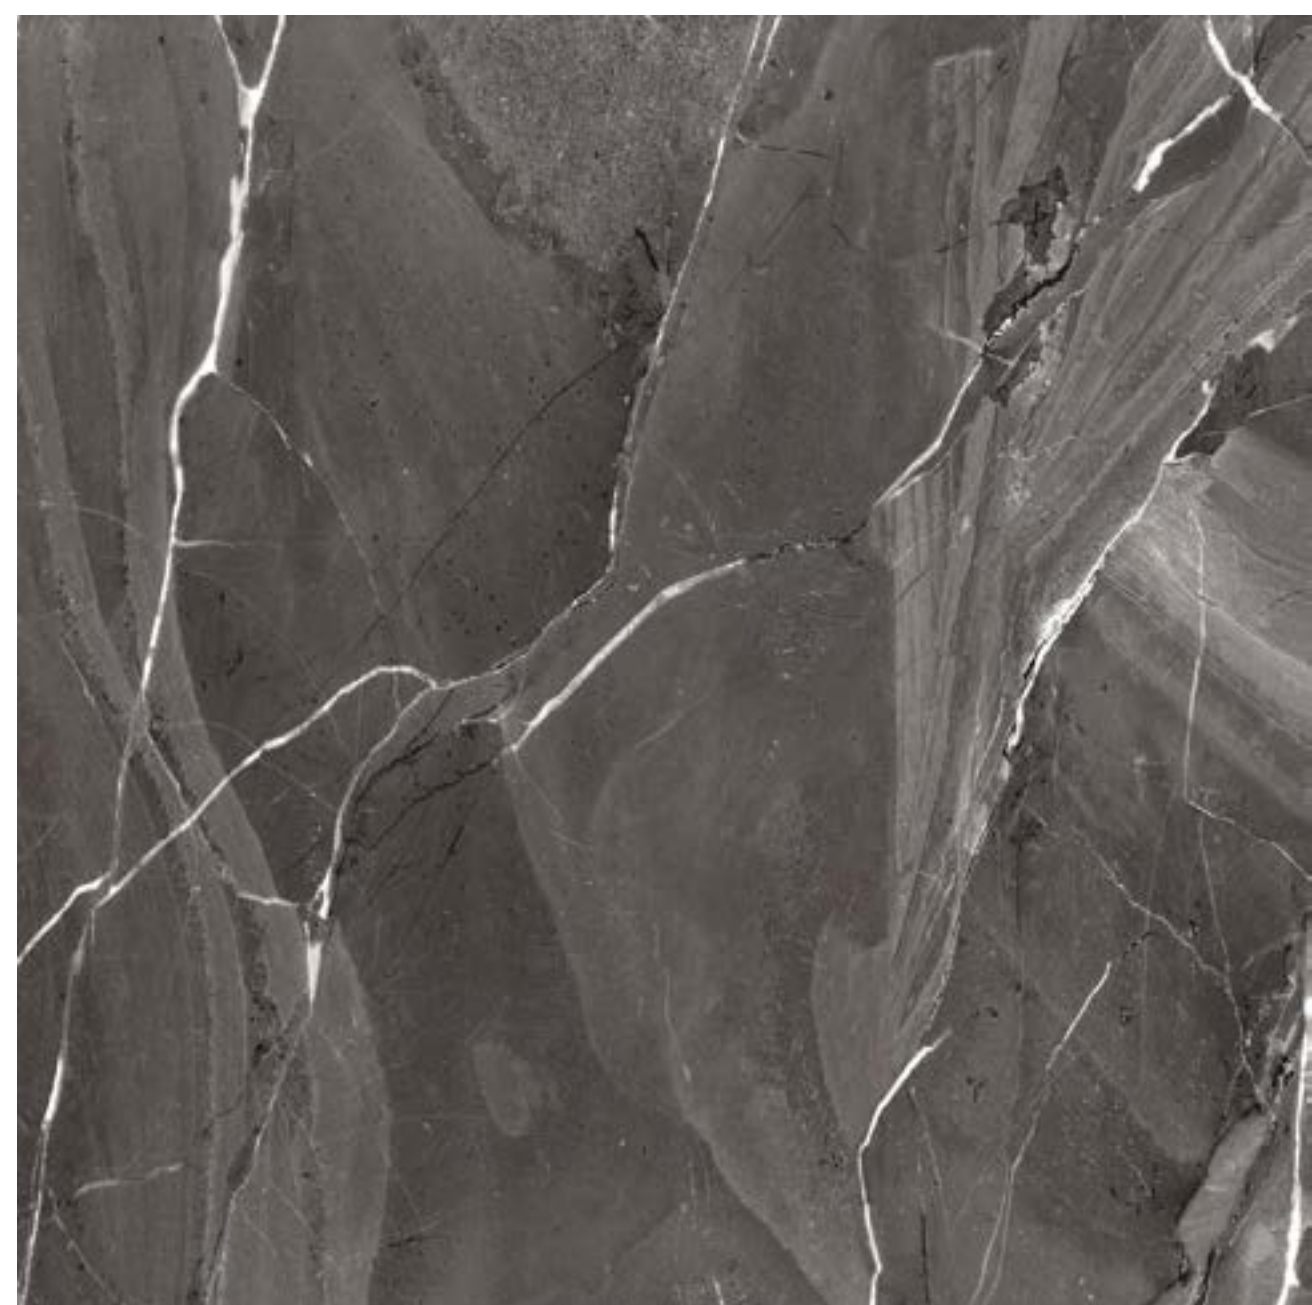

Korba
60x60

Nevada
60x60

Pazar
60x60

Sert
60x60

TECHNICAL INFO

Floor tile technology
Crystal

Size
60x60

Surface finish
Glossy