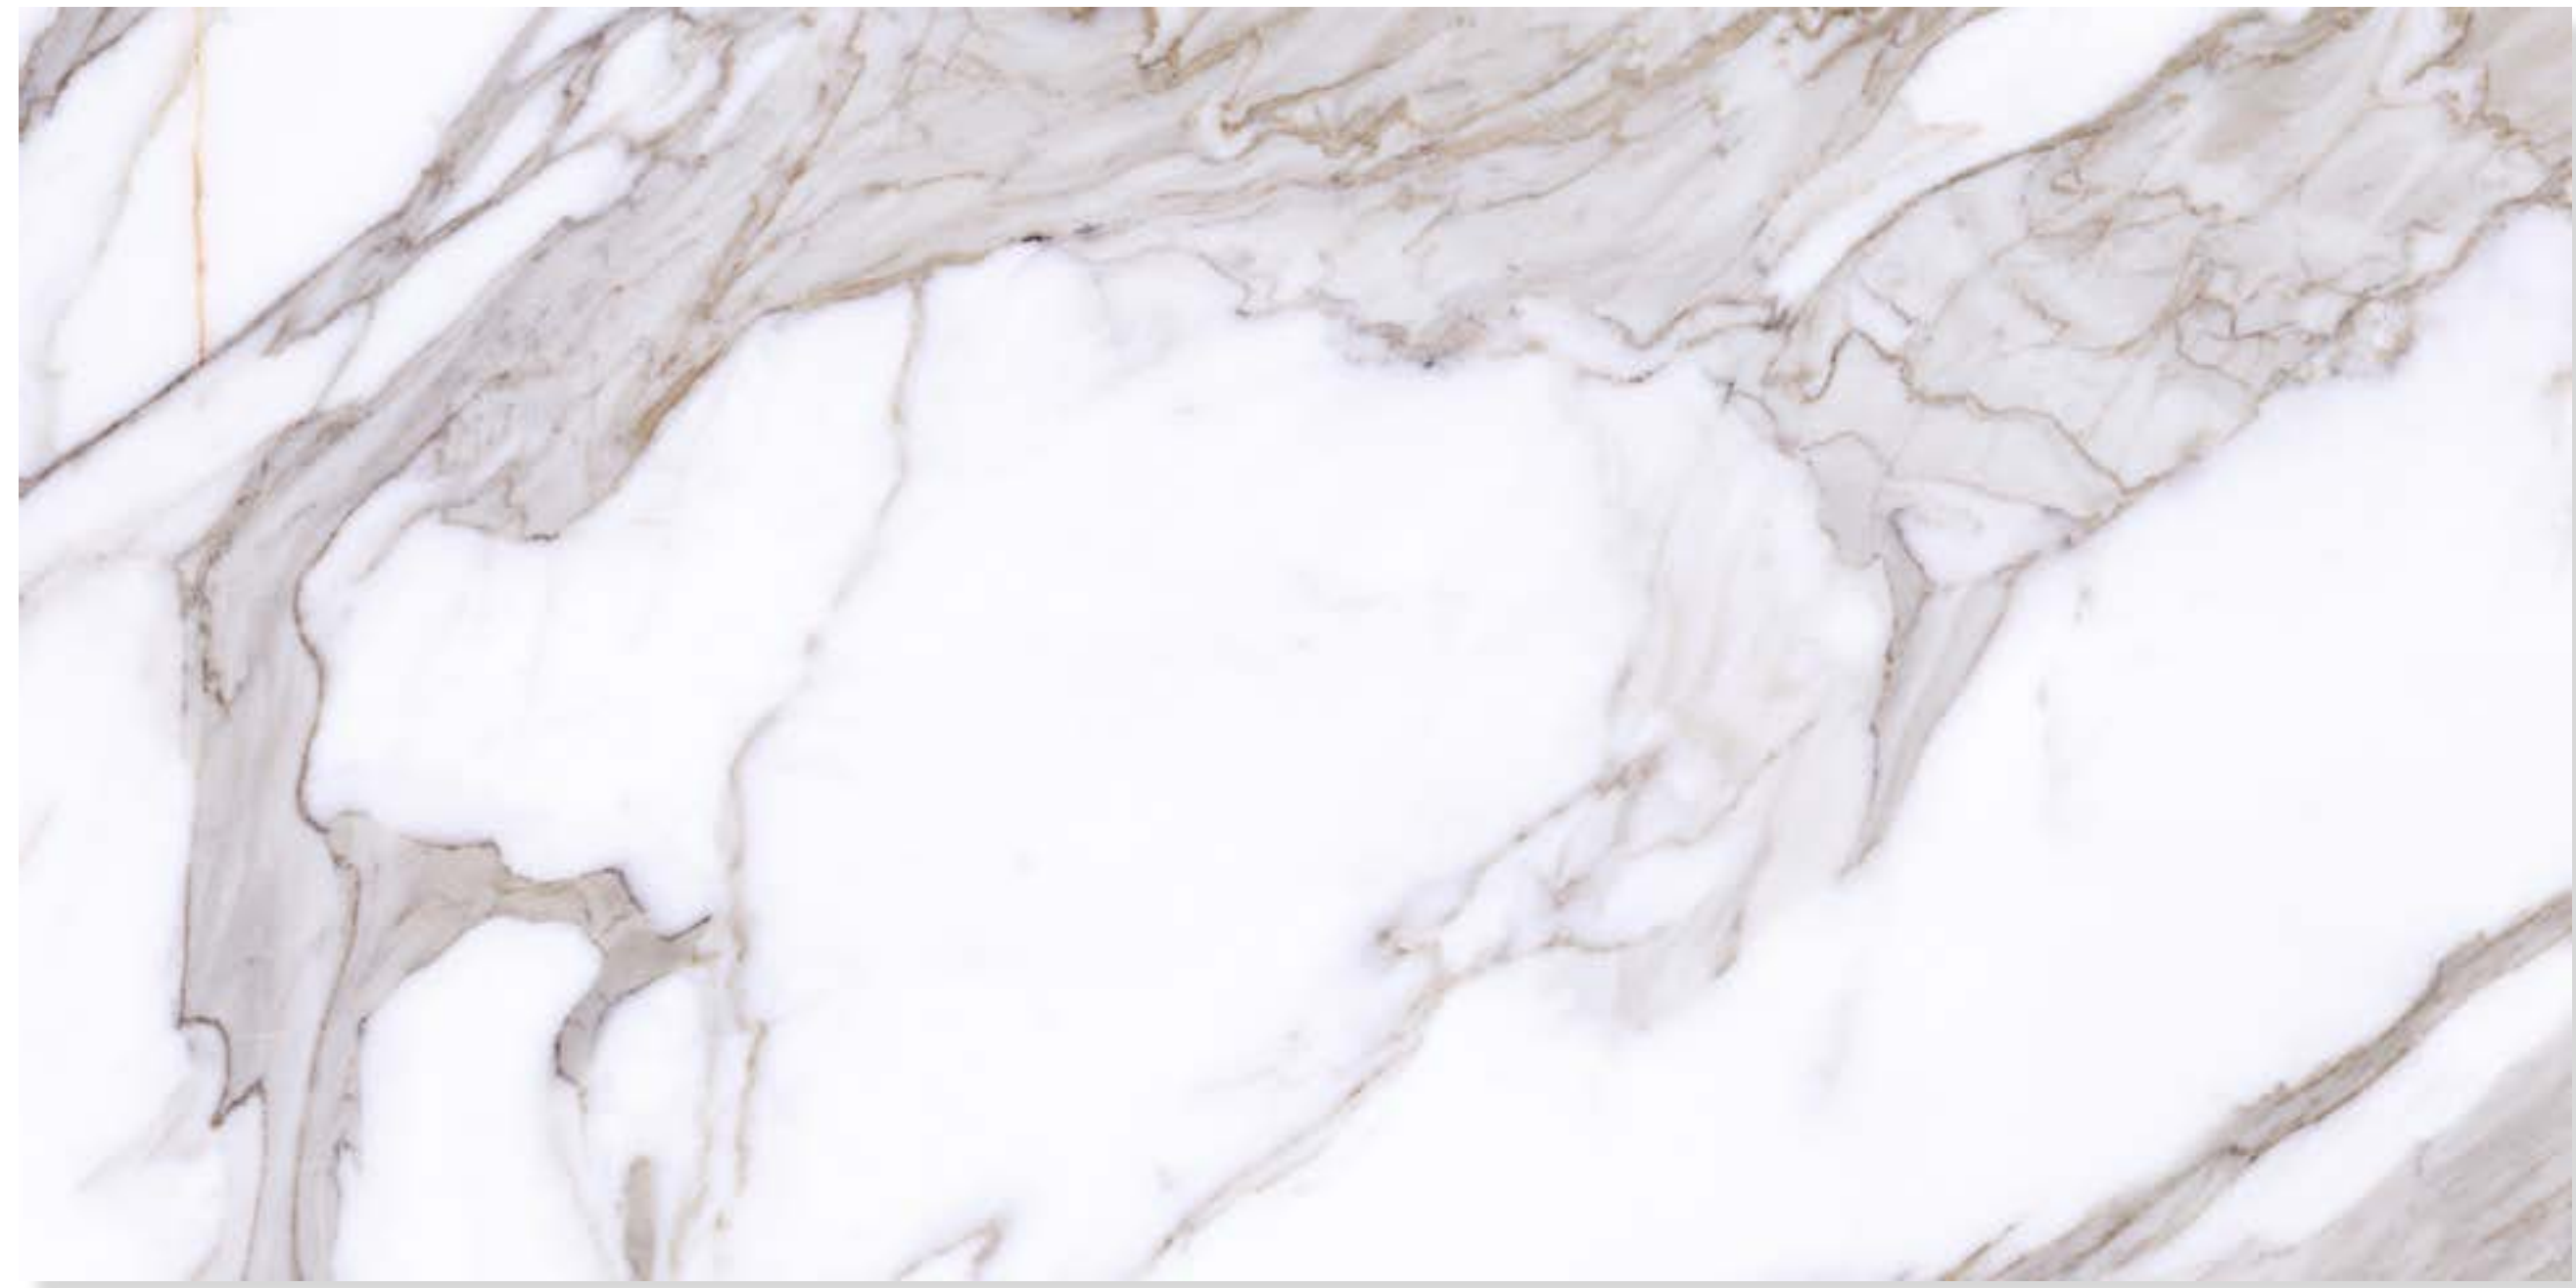

Ultra

Floor & Wall

Ultra
60x120