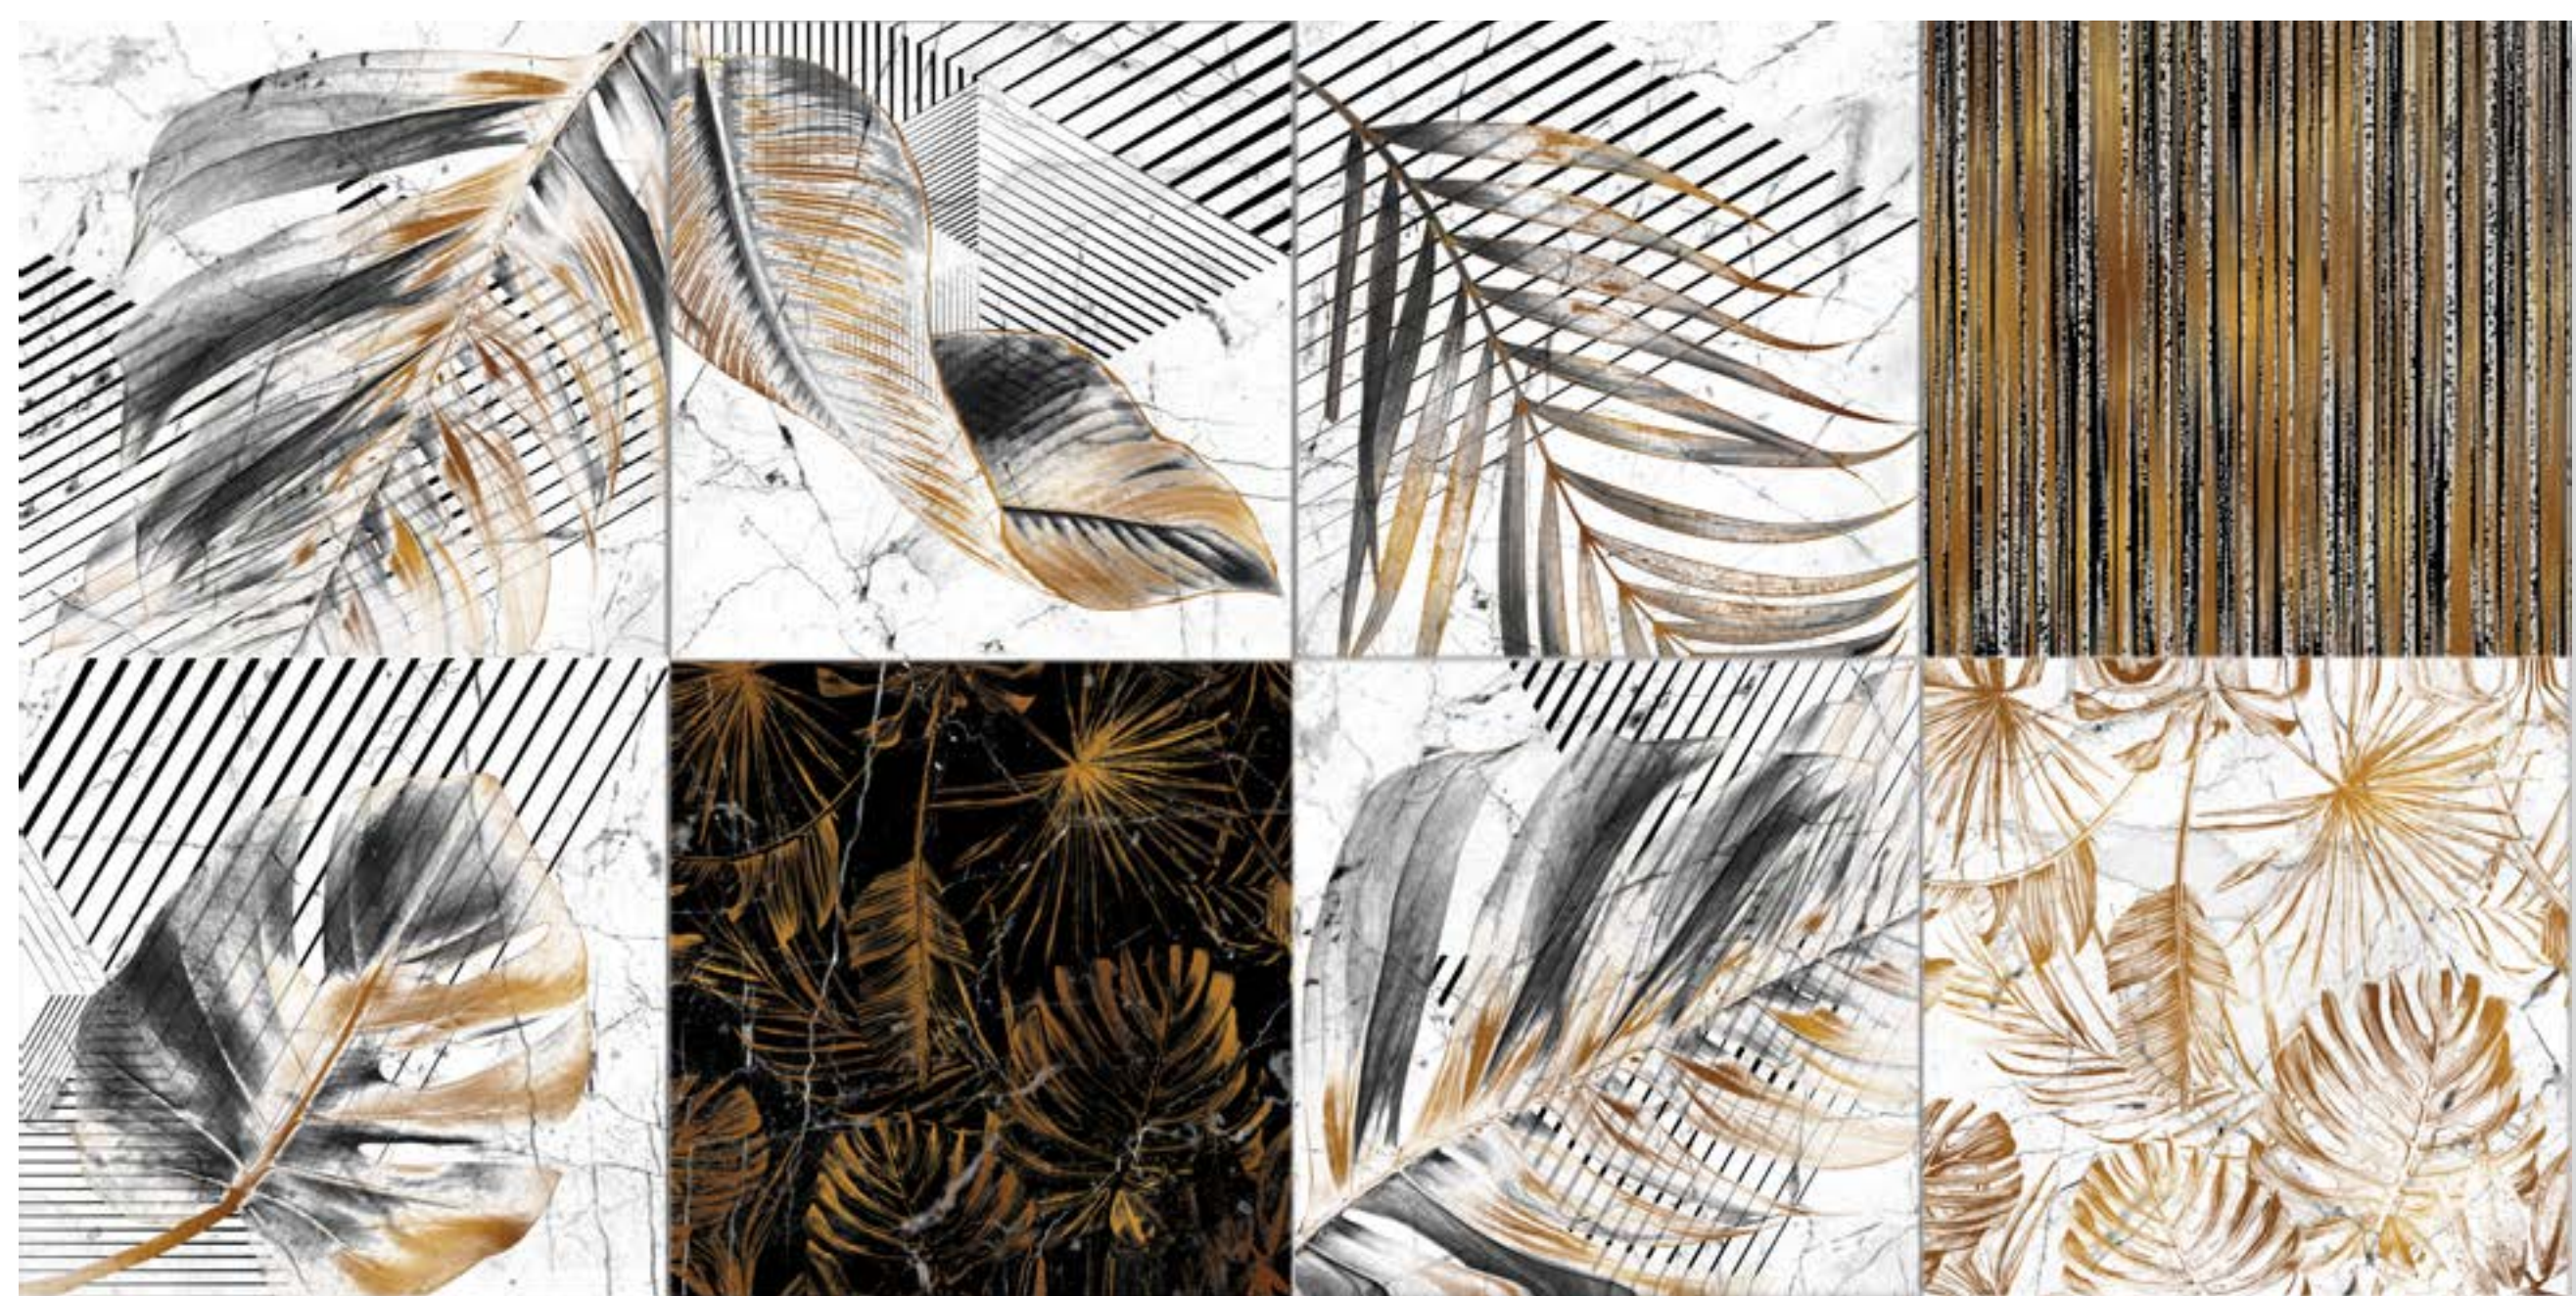

Black and Gold White

Black and Gold White

___Floor & Wall

Black and gold White
60.5x121

___Decor

Black and gold White Decore
60.5x121

TECHNICAL INFO

Floor tile technology
Crystal