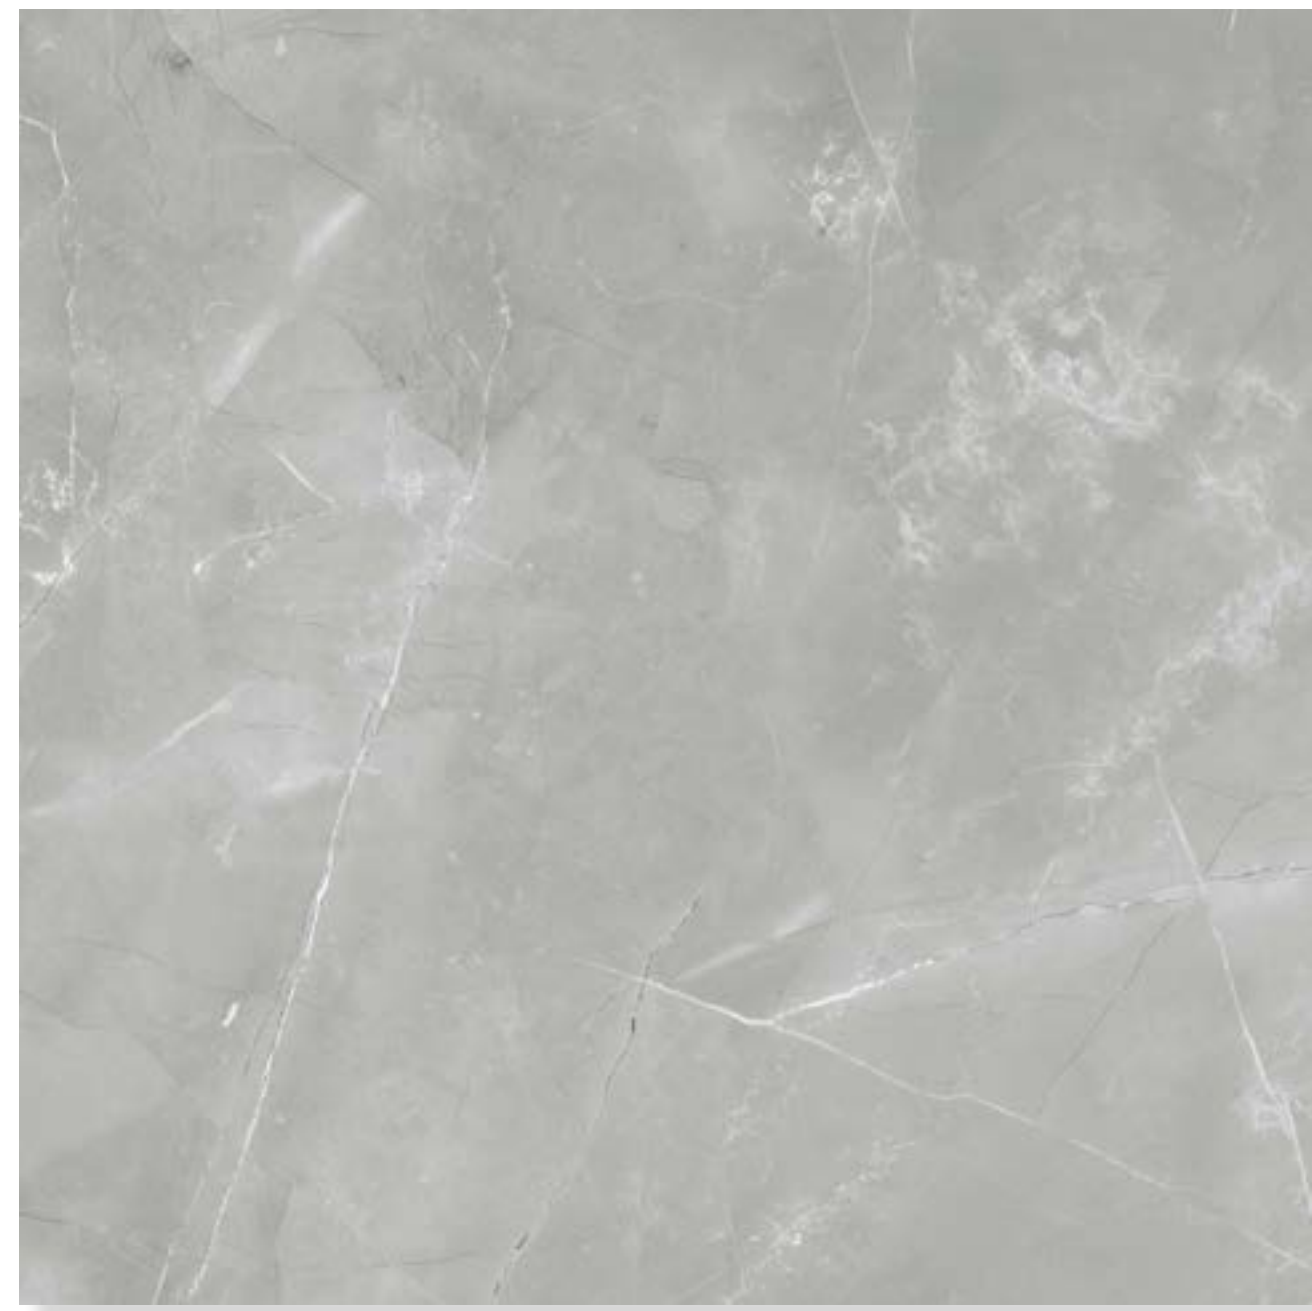

Soraya Grey

Floor

Soraya Grey
59,5x59,5 Rectified